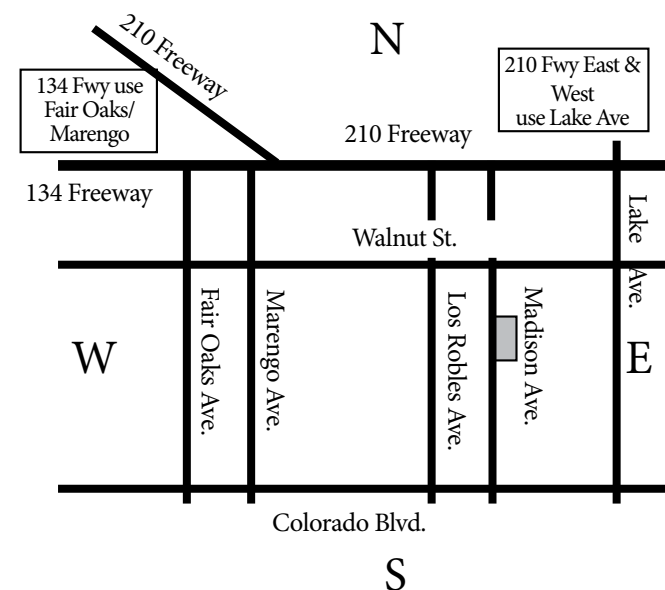

0-750, 750-2000, 2000+
**299er

*2nd Session Compact KO
*may be handicapped

Sunday, Jul 26

11:00 am and TBA
Stratiflighted Swiss

0-500, 700-1250,
1250-2000, 0-3000/3000+

11:00 am - Stratified Pairs

Partnership Desk
Margaret Mataga
(818) 484-5029
(818) 531-5493